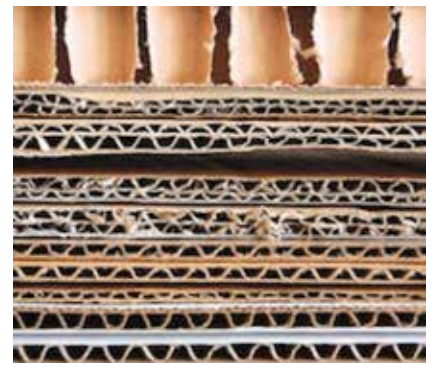

Banana
Cerise

Banana
Ebony

Pine

Cardboard

Our cardboard coffins are manufactured in the UK from corrugated cardboard materials produced from unbleached pulp containing a minimum of 80% recycled paper and wood pulp sourced from sustainable forests. They are 100% biodegradable and cremate with 90% lower carbon emissions than a standard chipboard coffin. The cardboard is folded in such a way that the structure is multi-layered and incredibly strong; they can support a weight of over 23 stone (146kg). Only natural, corn starch based glues are used in their construction. Our standard cardboard coffins will support a weight of 23 stone. Each comes with six natural cotton rope handles.