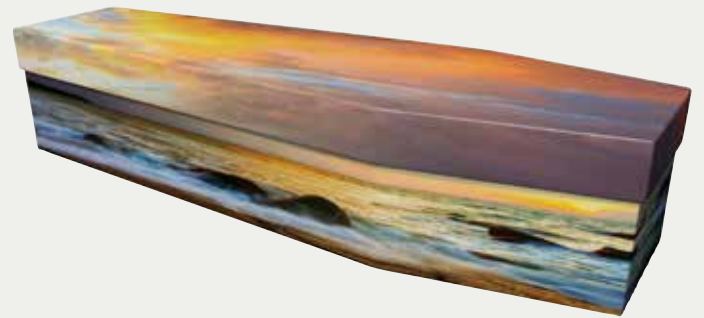

Manila

White

Woodgrain

Picture Cardboard

Our Picture Cardboard coffins are manufactured in the UK from corrugated cardboard materials produced from unbleached pulp containing a minimum of 80% recycled paper plus wood pulp sourced from sustainable forests. The product is 100% biodegradable and they cremate with 90% lower carbon emissions than a standard chipboard coffin. Only natural, corn starch based glues are used in their construction and the picture finishes are not vinyl wraps but are printed directly onto the cardboard to maintain their environmentally friendly credentials. Our picture coffins give you the option of sharing some of your memories in images. If you cannot find the right model in our range, we can help you design a bespoke version by creating a personalised picture coffin with your selection of images. Natural cotton rope handles are also available (not pictured).

Spitfire

Bluebells

Poppy

Seaside Sunset

Garden

Daffodils

Butterfly

Lily

Infant Caskets

Each of our infant caskets are handmade to the highest standards. Woven from 100% natural materials without the use of screws or glue, they are available in Banana, Pandanus, and either light or natural coloured willow. Bespoke options are available for a personalised touch. We are able to paint the caskets with water based, environmentally friendly paints if colours such as blue, pink or white are desired. Smaller versions of our willow Highsted and Cromer are also available. The Bamboo, Banana and Pandanus caskets are crafted in World Fair Trade Organisation Workshops. Our Willow caskets are produced in the EU.