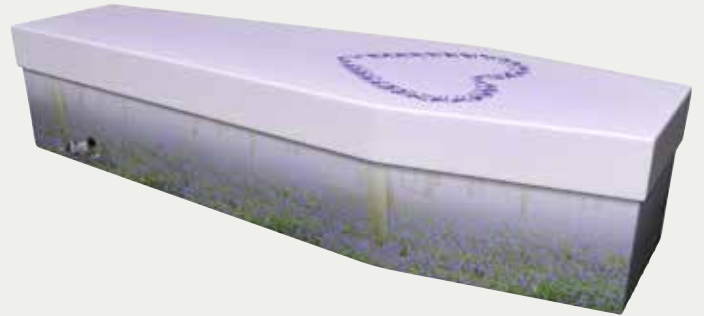

Picture Cardboard

Our Picture Cardboard coffins are manufactured in the UK from corrugated cardboard materials produced from unbleached pulp containing a minimum of 80% recycled paper plus wood pulp sourced from sustainable forests. The product is 100% biodegradable and they cremate with 90% lower carbon emissions than a standard chipboard coffin. Only natural, corn starch based glues are used in their construction and the picture finishes are not vinyl wraps but are printed directly onto the cardboard to maintain their environmentally friendly credentials. Our picture coffins give you the option of sharing some of your memories in images. If you cannot find the right model in our range, we can help you design a bespoke version by creating a personalised picture coffin with your selection of images. Natural cotton rope handles are also available (not pictured).

Bluebells